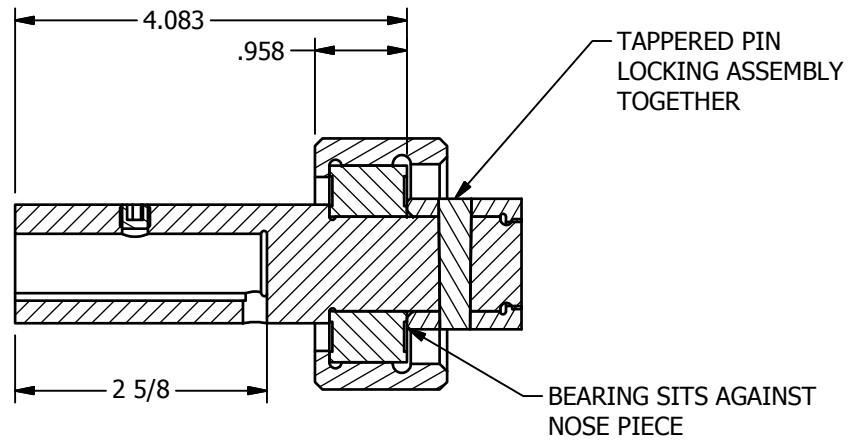

2

1

SECTION A-A
SCALE 1/2

AAA PRODUCTS INTERNATIONAL
7114 Harry Hines Blvd
Dallas, TX 75235

TITLE: DRIVE SHAFT & SPINDLE ASSEMBLY,
5/8" ADJ ADAPTOR,
JIFFY SPINDLE

DRAWING NO.:

DIM_3SS58

2