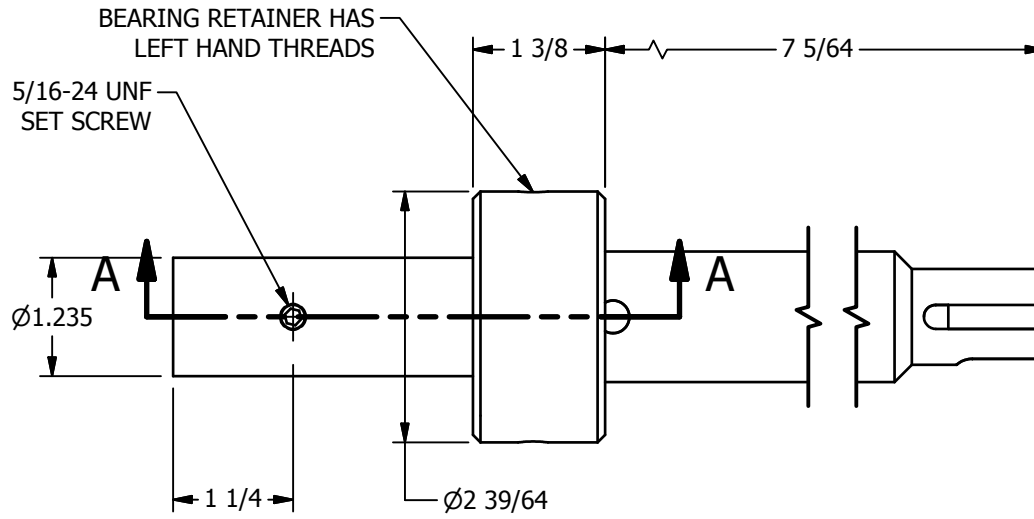

2

1

SECTION A-A
SCALE 1/2

AAA PRODUCTS INTERNATIONAL
7114 Harry Hines Blvd
Dallas, TX 75235

TITLE: DRIVE SHAFT & SPINDLE ASSEMBLY,
5/8" ADJ ADAPTOR,
JIFFY SPINDLE

DRAWING NO.:

DIM_3SS58

2