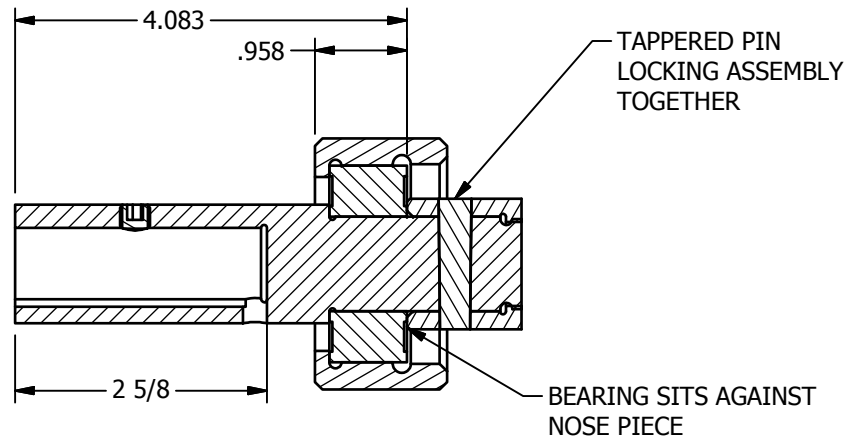

2

1

SECTION A-A  
SCALE 1/2

**AAA PRODUCTS INTERNATIONAL**  
7114 Harry Hines Blvd  
Dallas, TX 75235

TITLE: DRIVE SHAFT & SPINDLE ASSEMBLY,  
3/4" ADJ ADAPTOR,  
JIFFY SPINDLE

DRAWING NO.:

DIM\_3SS34

2