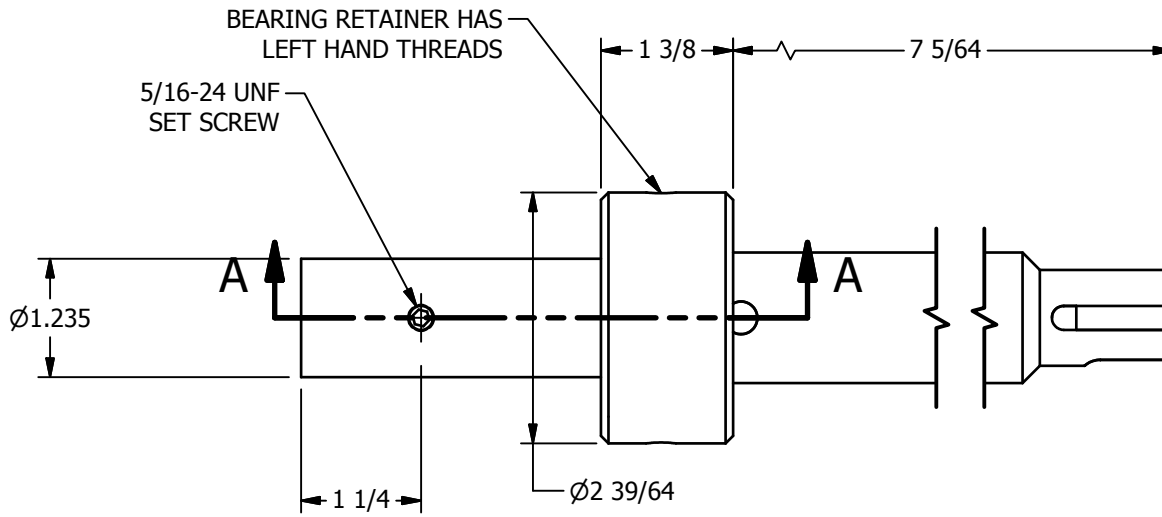

2

1

SECTION A-A  
SCALE 1/2

**AAA PRODUCTS INTERNATIONAL**  
7114 Harry Hines Blvd  
Dallas, TX 75235

TITLE: DRIVE SHAFT & SPINDLE ASSEMBLY,  
3/4" ADJ ADAPTOR,  
JIFFY SPINDLE

DRAWING NO.:

DIM\_3SS34

2