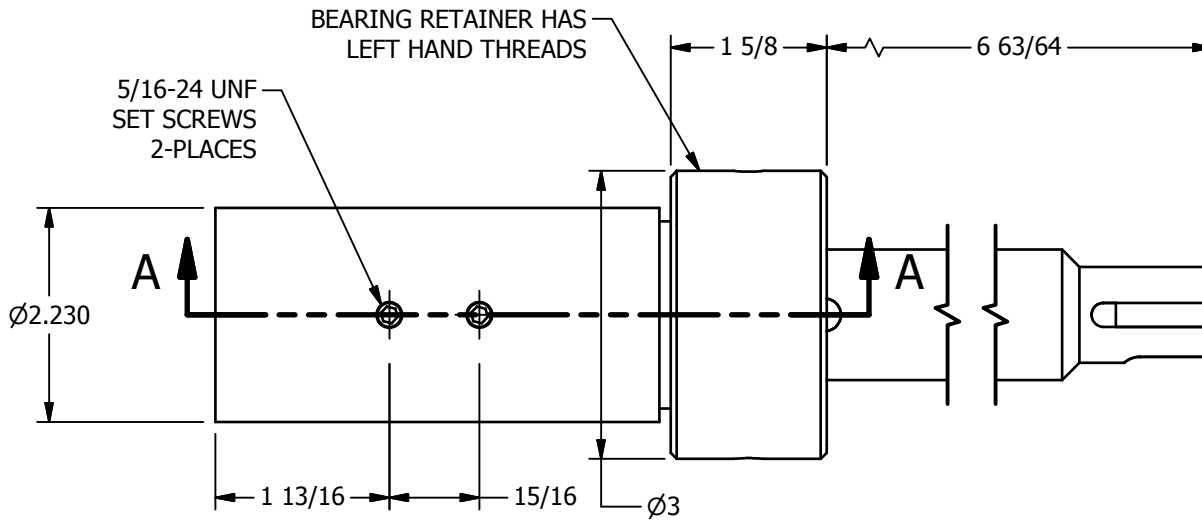

2

1

SECTION A-A
SCALE 1/2

AAA PRODUCTS INTERNATIONAL
7114 Harry Hines Blvd
Dallas, TX 75235

TITLE: DRIVE SHAFT & SPINDLE ASSEMBLY,
1-3/8" ADJ ADPTR, LG BEARING,
JIFFY SPINDLE

DRAWING NO.:

DIM_3SS138

2