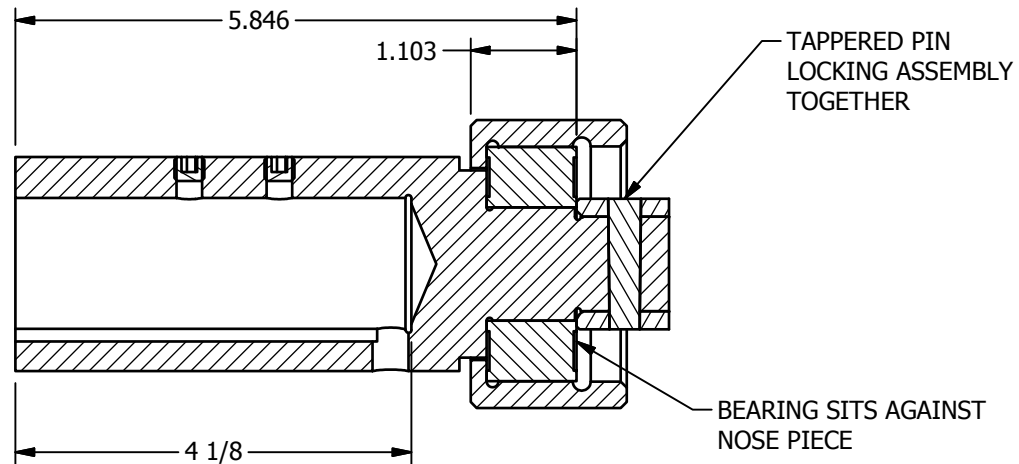

2

1

SECTION A-A
SCALE 1/2

AAA PRODUCTS INTERNATIONAL
7114 Harry Hines Blvd
Dallas, TX 75235

TITLE: DRIVE SHAFT & SPINDLE ASSEMBLY,
1-3/8" ADJ ADPTR, LG BEARING,
JIFFY SPINDLE

DRAWING NO.:

DIM_3SS138

2