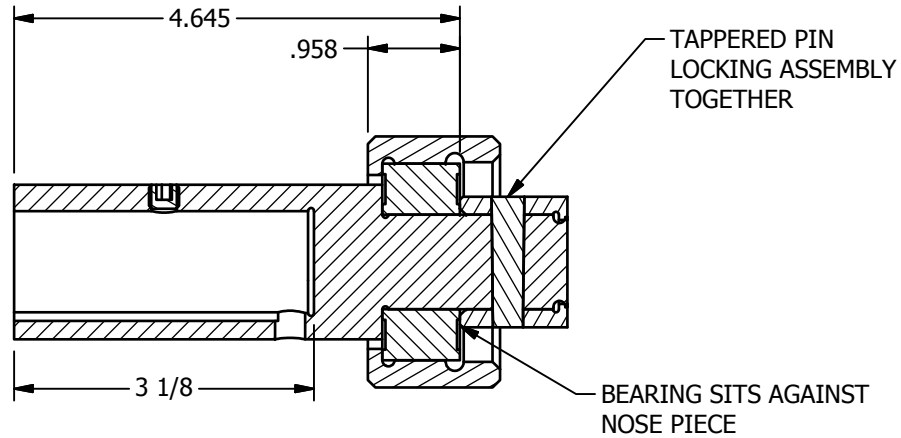

2

1

SECTION A-A
SCALE 1/2

AAA PRODUCTS INTERNATIONAL
7114 Harry Hines Blvd
Dallas, TX 75235

TITLE: DRIVE SHAFT & SPINDLE ASSEMBLY,
1-1/16" ADJ ADAPTOR,
JIFFY SPINDLE

DRAWING NO.:

DIM_3SS1

2