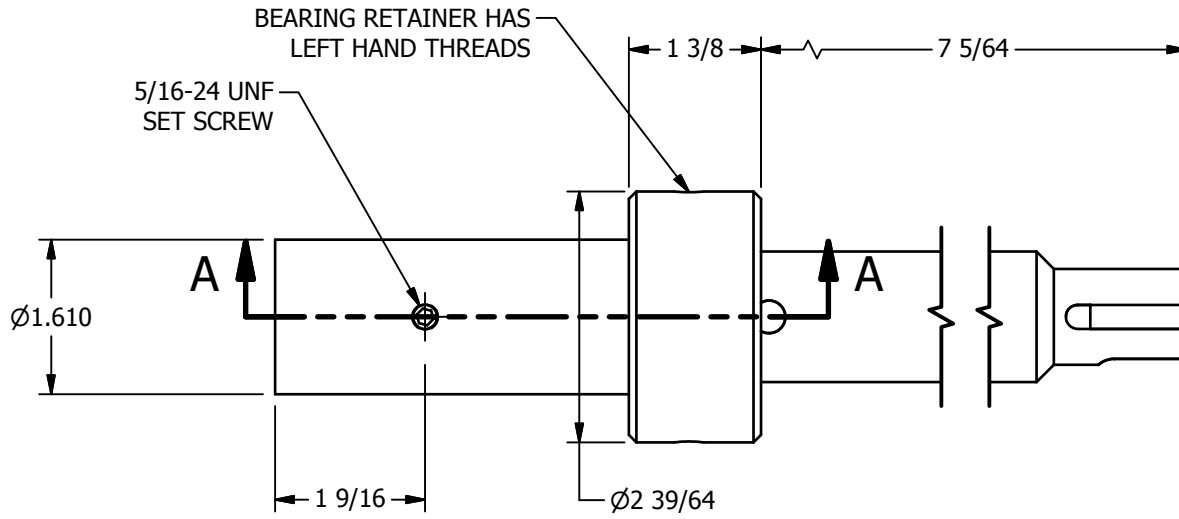

2

1

SECTION A-A
SCALE 1/2

AAA PRODUCTS INTERNATIONAL
7114 Harry Hines Blvd
Dallas, TX 75235

TITLE: DRIVE SHAFT & SPINDLE ASSEMBLY,
1-1/16" ADJ ADAPTOR,
JIFFY SPINDLE

DRAWING NO.:

DIM_3SS1

2