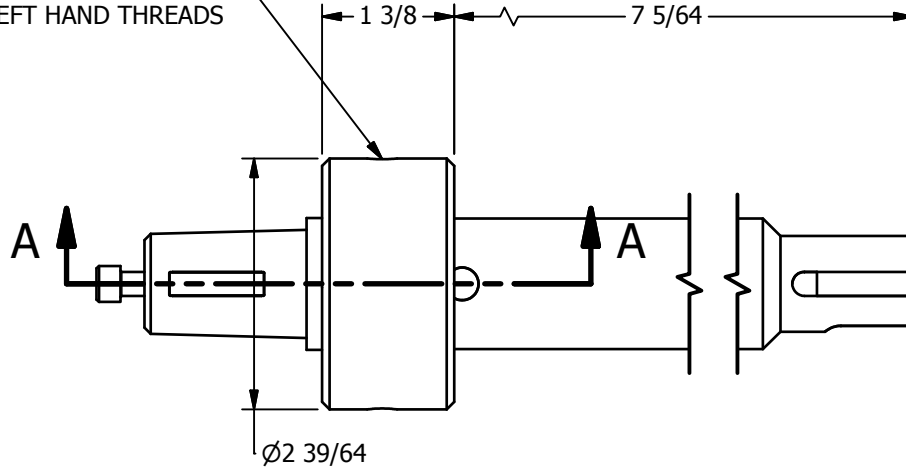

2

1

BEARING RETAINER HAS LEFT HAND THREADS

**AAA**  
PRODUCTS INTERNATIONAL

**AAA PRODUCTS INTERNATIONAL**  
7114 Harry Hines Blvd  
Dallas, TX 75235

TITLE: DRIVE SHAFT & SPINDLE ASSEMBLY,  
#4 JACOBS,  
JIFFY SPINDLE

DRAWING NO.:  
DIM\_3SJ4

2

4