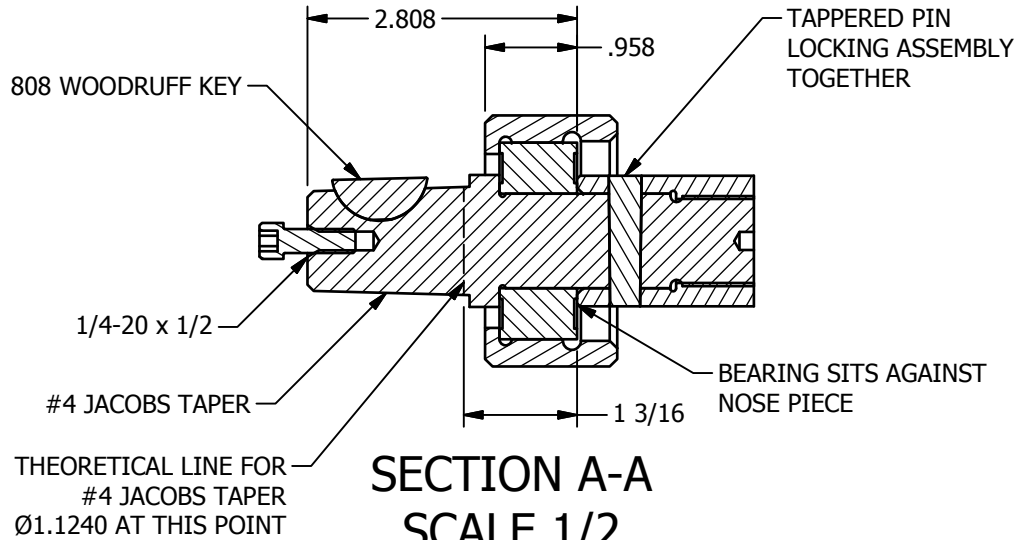

2

1

BEARING RETAINER HAS LEFT HAND THREADS

**AAA**  
PRODUCTS INTERNATIONAL

**AAA PRODUCTS INTERNATIONAL**  
7114 Harry Hines Blvd  
Dallas, TX 75235

TITLE: DRIVE SHAFT & SPINDLE ASSEMBLY,  
#4 JACOBS,  
JIFFY SPINDLE

DRAWING NO.:  
DIM\_3SJ4

2

4